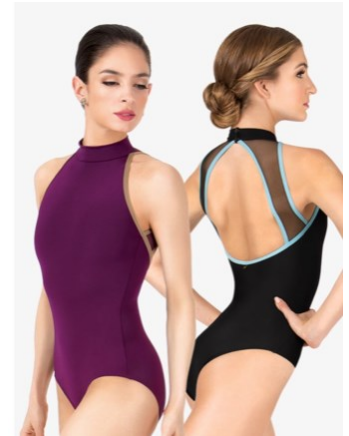

Monday Ballet Technique 6:15-7:45 (Ben)

Monday Advanced Lyrical/Jazz 7:45-8:45

Wednesday Advanced Contemporary 5:00-6:00 (Carly)

Wednesday Ballet Technique 6:00-7:30 (Lauri-Michelle)

Wednesday Hip Hop 7:30-8:30 (Jasmine)

Thursday Teen Pointe (Optional) 6:45-7:45 (Jessica)

Free Dress Friday Ballet Technique 4:15-5:45 (Rotating)

DRESS CODE: Leotard Mariia ME540/ME513/ME536/ME569 Black w Baby Blue

Tights Body Wrappers A45TPK, Bloch Prolite S0203L Pink

Skirt BP13201 Black (Pointe)