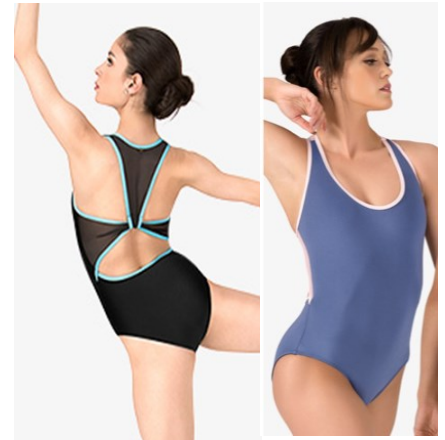

SEDMA 2019-2020 SCHEDULE AT A GLANCE

Register Online at <https://sanelijodance.com> 760-410-1999

PRE-PROFESSIONAL II TEEN TRACK

High School Dance Team Prep/College Dance Program Prep

2-3 Ballet Technique Classes per week

2-3 Lyrical, Contemporary, Hip Hop or Jazz Classes per week

Age 14-18 by Placement

Weekly Hours: 5 to 8.5 Monthly Tuition: $225-315